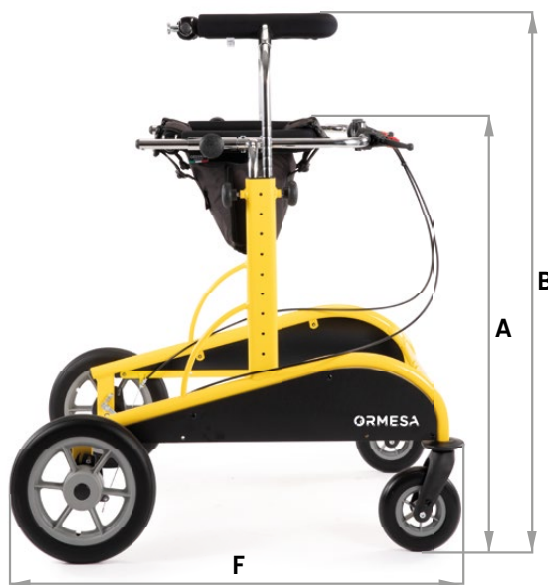

810 Weight bars

Available for sizes 2, 3, 4 and 5.

Size 2 + 2,5 kg. x 2

Size 3 + 3,1 kg. x 2

Size 4 + 3,7 kg. x 2

Size 5 + 4,35 kg. x 2

Indoor Dynamico sizes and weight

	size 1	size 2	size 3	size 4	size 5
A: height ground to pelvic support	from 44 to 60 cm	from 66 to 82 cm	from 77 to 102 cm	from 85 to 112 cm	from 97 to 125 cm
B: height ground to thoracic support	from 52 to 70 cm	from 77 to 95 cm	da 89 a 116 cm	from 92 to 126 cm	from 105 to 138 cm
C: depth of inner supports	18 cm	21 cm	25 cm	30 cm	32 cm TS*/41 cm PS*
D: width of inner supports	25 cm	28 cm	30 cm	35 cm	41 cm
E: circumference of supports	65 cm	75 cm	85 cm	110 cm	120 cm
F: length encumbrance	79 cm	84 cm	88 cm	95 cm	106 cm
G: overall width	66 cm	66 cm	66 cm	71 cm	77 cm
H: user height	from 75 to 100 cm	from 95 to 130 cm	from 120 to 155 cm	from 140 to 175 cm	from 160 to 195 cm
Total weight	12 kg	14,6 kg	15,6 kg	17 kg	19,7 kg
Maximum load	55 kg	70 kg	85 kg	100 kg	115 kg
Turning width	97 cm	101 cm	104 cm	117 cm	127 cm

*TS: thoracic supp.
*PS: pelvic supp.

Outdoor Dynamico sizes and weight

	size 2	size 3	size 4	size 5
A: height ground to pelvic support	from 74 to 90 cm	from 85 to 110 cm	from 93 to 120 cm	from 106 to 133 cm
B: height ground to thoracic support	from 85 to 103 cm	from 97 to 124 cm	from 100 to 134 cm	from 116 to 146 cm
C: depth of inner supports	21 cm	25 cm	30 cm	32 cm TS* / 41 cm PS*
D: width of inner supports	28 cm	30 cm	35 cm	41 cm
E: circumference of supports	75 cm	85 cm	110 cm	120 cm
F: length encumbrance	90 cm	94 cm	101 cm	111 cm
G: overall width	74 cm	74 cm	78 cm	82 cm
H: user height	from 95 to 130 cm	from 120 to 155 cm	from 140 to 175 cm	from 160 to 195 cm
Total weight	17,9 kg	19,3 kg	20,4 kg	22,7 kg
Maximum load	70 kg	85 kg	100 kg	115 kg