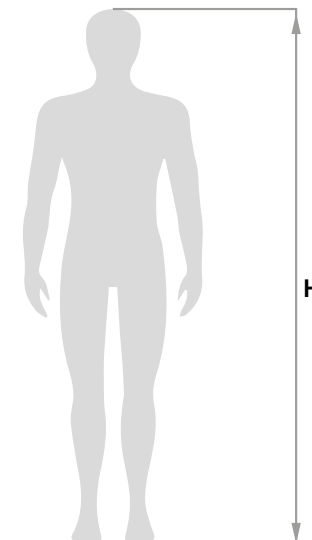

810 Weight bars

Available for sizes 2, 3, 4 and 5.

Size 2 + 2,5 kg. x 2

Size 3 + 3,1 kg. x 2

Size 4 + 3,7 kg. x 2

Size 5 + 4,35 kg. x 2

Indoor Dynamico sizes and weight

	size 1	size 2	size 3	size 4	size 5
A: height ground to pelvic support	from 44 to 60 cm	from 66 to 82 cm	from 77 to 102 cm	from 85 to 112 cm	from 97 to 125 cm
B: height ground to thoracic support	from 52 to 70 cm	from 77 to 95 cm	da 89 a 116 cm	from 92 to 126 cm	from 105 to 138 cm
C: depth of inner supports	18 cm	21 cm	25 cm	30 cm	32 cm TS*/41 cm PS*
D: width of inner supports	25 cm	28 cm	30 cm	35 cm	41 cm
E: circumference of supports	65 cm	75 cm	85 cm	110 cm	120 cm
F: length encumbrance	79 cm	84 cm	88 cm	95 cm	106 cm
G: overall width	66 cm	66 cm	66 cm	71 cm	77 cm
H: user height	from 75 to 100 cm	from 95 to 130 cm	from 120 to 155 cm	from 140 to 175 cm	from 160 to 195 cm
Total weight	12 kg	14,6 kg	15,6 kg	17 kg	19,7 kg
Maximum load	55 kg	70 kg	85 kg	100 kg	115 kg
Turning width	97 cm	101 cm	104 cm	117 cm	127 cm

*TS: thoracic supp.
*PS: pelvic supp.

Outdoor Dynamico sizes and weight

	size 2	size 3	size 4	size 5
A: height ground to pelvic support	from 74 to 90 cm	from 85 to 110 cm	from 93 to 120 cm	from 106 to 133 cm
B: height ground to thoracic support	from 85 to 103 cm	from 97 to 124 cm	from 100 to 134 cm	from 116 to 146 cm
C: depth of inner supports	21 cm	25 cm	30 cm	32 cm TS* / 41 cm PS*
D: width of inner supports	28 cm	30 cm	35 cm	41 cm
E: circumference of supports	75 cm	85 cm	110 cm	120 cm
F: length encumbrance	90 cm	94 cm	101 cm	111 cm
G: overall width	74 cm	74 cm	78 cm	82 cm
H: user height	from 95 to 130 cm	from 120 to 155 cm	from 140 to 175 cm	from 160 to 195 cm
Total weight	17,9 kg	19,3 kg	20,4 kg	22,7 kg
Maximum load	70 kg	85 kg	100 kg	115 kg