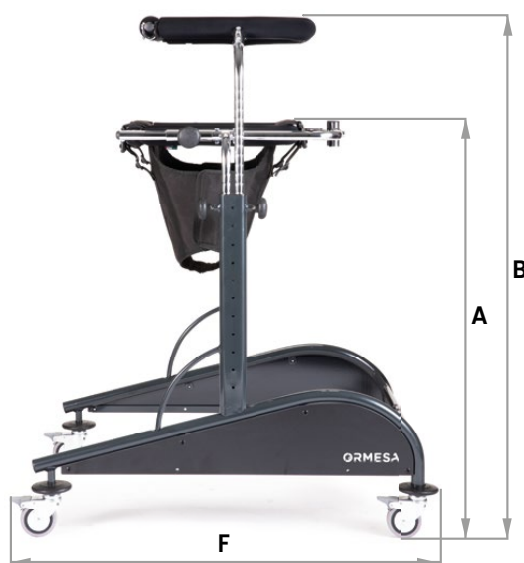

810 Weight bars

Available for sizes 2, 3, 4 and 5.

Size 2 + 2,5 kg. x 2

Size 3 + 3,1 kg. x 2

Size 4 + 3,7 kg. x 2

Size 5 + 4,35 kg. x 2

Indoor Dynamico sizes and weight

	size 1	size 2	size 3	size 4	size 5
A: height ground to pelvic support	from 44 to 60 cm	from 66 to 82 cm	from 77 to 102 cm	from 85 to 112 cm	from 97 to 125 cm
B: height ground to thoracic support	from 52 to 70 cm	from 77 to 95 cm	da 89 a 116 cm	from 92 to 126 cm	from 105 to 138 cm
C: depth of inner supports	18 cm	21 cm	25 cm	30 cm	32 cm TS*/41 cm PS*
D: width of inner supports	25 cm	28 cm	30 cm	35 cm	41 cm
E: circumference of supports	65 cm	75 cm	85 cm	110 cm	120 cm
F: length encumbrance	79 cm	84 cm	88 cm	95 cm	106 cm
G: overall width	66 cm	66 cm	66 cm	71 cm	77 cm
H: user height	from 75 to 100 cm	from 95 to 130 cm	from 120 to 155 cm	from 140 to 175 cm	from 160 to 195 cm
Total weight	12 kg	14,6 kg	15,6 kg	17 kg	19,7 kg
Maximum load	55 kg	70 kg	85 kg	100 kg	115 kg
Turning width	97 cm	101 cm	104 cm	117 cm	127 cm

*TS: thoracic supp.
*PS: pelvic supp.

Outdoor Dynamico sizes and weight

	size 2	size 3	size 4	size 5
A: height ground to pelvic support	from 74 to 90 cm	from 85 to 110 cm	from 93 to 120 cm	from 106 to 133 cm
B: height ground to thoracic support	from 85 to 103 cm	from 97 to 124 cm	from 100 to 134 cm	from 116 to 146 cm
C: depth of inner supports	21 cm	25 cm	30 cm	32 cm TS* / 41 cm PS*
D: width of inner supports	28 cm	30 cm	35 cm	41 cm
E: circumference of supports	75 cm	85 cm	110 cm	120 cm
F: length encumbrance	90 cm	94 cm	101 cm	111 cm
G: overall width	74 cm	74 cm	78 cm	82 cm
H: user height	from 95 to 130 cm	from 120 to 155 cm	from 140 to 175 cm	from 160 to 195 cm
Total weight	17,9 kg	19,3 kg	20,4 kg	22,7 kg
Maximum load	70 kg	85 kg	100 kg	115 kg