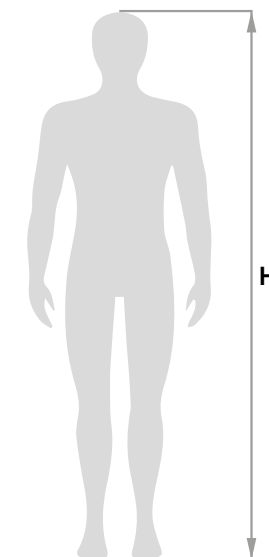

810 Weight bars

Available for sizes 2, 3, 4 and 5.

Size 2 + 2,5 kg. x 2

Size 3 + 3,1 kg. x 2

Size 4 + 3,7 kg. x 2

Size 5 + 4,35 kg. x 2

Indoor Dynamico sizes and weight

	size 1	size 2	size 3	size 4	size 5
A: height ground to pelvic support	from 44 to 60 cm	from 66 to 82 cm	from 77 to 102 cm	from 85 to 112 cm	from 97 to 125 cm
B: height ground to thoracic support	from 52 to 70 cm	from 77 to 95 cm	da 89 a 116 cm	from 92 to 126 cm	from 105 to 138 cm
C: depth of inner supports	18 cm	21 cm	25 cm	30 cm	32 cm TS*/41 cm PS*
D: width of inner supports	25 cm	28 cm	30 cm	35 cm	41 cm
E: circumference of supports	65 cm	75 cm	85 cm	110 cm	120 cm
F: length encumbrance	79 cm	84 cm	88 cm	95 cm	106 cm
G: overall width	66 cm	66 cm	66 cm	71 cm	77 cm
H: user height	from 75 to 100 cm	from 95 to 130 cm	from 120 to 155 cm	from 140 to 175 cm	from 160 to 195 cm
Total weight	12 kg	14,6 kg	15,6 kg	17 kg	19,7 kg
Maximum load	55 kg	70 kg	85 kg	100 kg	115 kg
Turning width	97 cm	101 cm	104 cm	117 cm	127 cm

*TS: thoracic supp.
*PS: pelvic supp.

Outdoor Dynamico sizes and weight

	size 2	size 3	size 4	size 5
A: height ground to pelvic support	from 74 to 90 cm	from 85 to 110 cm	from 93 to 120 cm	from 106 to 133 cm
B: height ground to thoracic support	from 85 to 103 cm	from 97 to 124 cm	from 100 to 134 cm	from 116 to 146 cm
C: depth of inner supports	21 cm	25 cm	30 cm	32 cm TS* / 41 cm PS*
D: width of inner supports	28 cm	30 cm	35 cm	41 cm
E: circumference of supports	75 cm	85 cm	110 cm	120 cm
F: length encumbrance	90 cm	94 cm	101 cm	111 cm
G: overall width	74 cm	74 cm	78 cm	82 cm
H: user height	from 95 to 130 cm	from 120 to 155 cm	from 140 to 175 cm	from 160 to 195 cm
Total weight	17,9 kg	19,3 kg	20,4 kg	22,7 kg
Maximum load	70 kg	85 kg	100 kg	115 kg