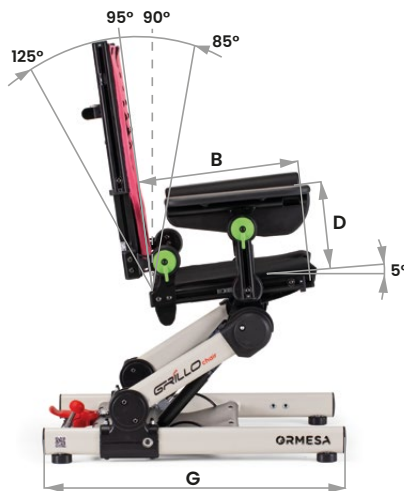

Please check off the interested products

M E A S U R E S

Size: ☐ Small ☐ Medium

Upholstery colour: ☐ Pink ☐ Blue

Frame: Pebble grey

with 959 component, set of 4 wheels with footrest

	A*	B	C	D	E	F	F1	G	G1	L	L1	User height (H)	Tot. weight	Max. Load
Small	30 cm	20-30 cm	30-45 cm	15-18 cm	36 cm	48 cm	50,5 cm	50 cm	52-64 cm	20-31 cm	28-39 cm	90-120 cm	10,7 kg	35 kg
	11,8 in	7,8-11,8 in	11,8-17,7 in	5,9-7 in	14,1 in	18,8 in	19,8 in	19,6 in	20,4-25,1 in	7,8-12,2 in	11-15,3 in	35,4-47,2 in	23,5 lb	77,1 lb
Medium	35 cm	28-43 cm	35-55 cm	16-20 cm	41 cm	52 cm	54,5 cm	56,5 cm	62-73 cm	25-40 cm	33-48 cm	110-145 cm	13 kg	45 kg
	13,7 in	11-16,9 in	13,7-21,6 in	6,2-7,8 in	16,1 in	20,4 in	21,4 in	22,2 in	24,4-28,7 in	9,8-15,7 in	12,9-18,8 in	43,3-57 in	28,6 lb	99,2 lb

* with component 958R multi-adjustable pelvic side supports: size SMALL 20-30 cm (7,8-11,8 in); size MEDIUM 25-35 cm (9,8-13,7 in)