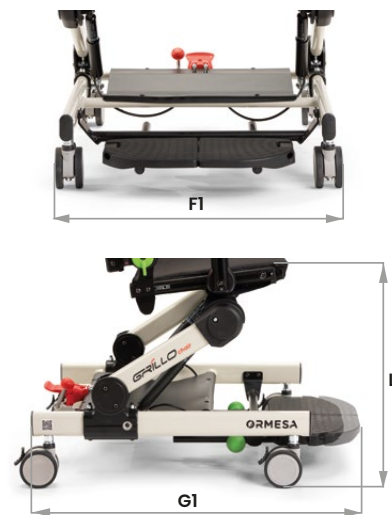

Please check off the interested products

M E A S U R E S

Size: ☐ Small ☐ Medium

Upholstery colour: ☐ Pink ☐ Blue

Frame: Pebble grey

with 959 component, set of 4 wheels with footrest

	A*	B	C	D	E	F	F1	G	G1	L	L1	User height (H)	Tot. weight	Max. Load
Small	30 cm	20-30 cm	30-45 cm	15-18 cm	36 cm	48 cm	50,5 cm	50 cm	52-64 cm	20-31 cm	28-39 cm	90-120 cm	10,7 kg	35 kg
	11,8 in	7,8-11,8 in	11,8-17,7 in	5,9-7 in	14,1 in	18,8 in	19,8 in	19,6 in	20,4-25,1 in	7,8-12,2 in	11-15,3 in	35,4-47,2 in	23,5 lb	77,1 lb
Medium	35 cm	28-43 cm	35-55 cm	16-20 cm	41 cm	52 cm	54,5 cm	56,5 cm	62-73 cm	25-40 cm	33-48 cm	110-145 cm	13 kg	45 kg
	13,7 in	11-16,9 in	13,7-21,6 in	6,2-7,8 in	16,1 in	20,4 in	21,4 in	22,2 in	24,4-28,7 in	9,8-15,7 in	12,9-18,8 in	43,3-57 in	28,6 lb	99,2 lb

* with component 958R multi-adjustable pelvic side supports: size SMALL 20-30 cm (7,8-11,8 in); size MEDIUM 25-35 cm (9,8-13,7 in)